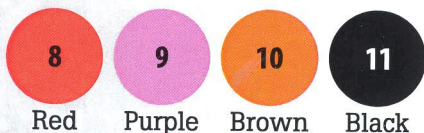

Win-Line™ Bingo Booklets

Available in Blue and Pink Borders!

Win-Line™ eliminates the need for a wax sheet. Plus, eliminating wax separator sheets cuts our production costs, and we pass that savings on to you. With Win-Line™ there's less weight, and less weight means lower shipping costs.

Pick Your Colors

Order any of our 27 colors in any combination you like.

Here is our standard rotation.

Easy-Track™ Audit System

American Games' bingo paper is protected by a fool proof audit system that lets you track inventory in sheets and booklets.

In the example shown below, the 3H-1504 indicates that this is book 1504 of the set of 3000 books in the set. (9,000 faces to the set divided by 3 faces per card yields 3,000 books.) With this information, you know 1496 books have been sold and 1504 books remain in the set.