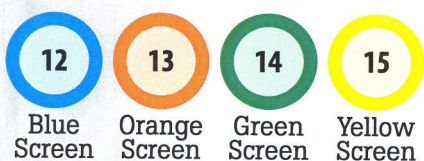

No duplicate faces means fewer multiple winners and bigger profits. Choose the standard color rotation, or pick any one or more of our 27 colors, in any order you like. Available in 24, 30, or 36 ON, by the case or collated into booklets; however you want it, we'll ship your order quickly and accurately.

Win-Line™ Bingo Booklets

Available in Blue and Pink Borders!

Win-Line™ eliminates the need for a wax sheet. Plus, eliminating wax separator sheets cuts our production costs, and we pass that savings on to you. With Win-Line™ there's less weight, and less weight means lower shipping costs.

Pick Your Colors

Order any of our 27 colors in any combination you like.

Here is our standard rotation.

Easy-Track™ Audit System

American Games' bingo paper is protected by a fool proof audit system that lets you track inventory in sheets and booklets.