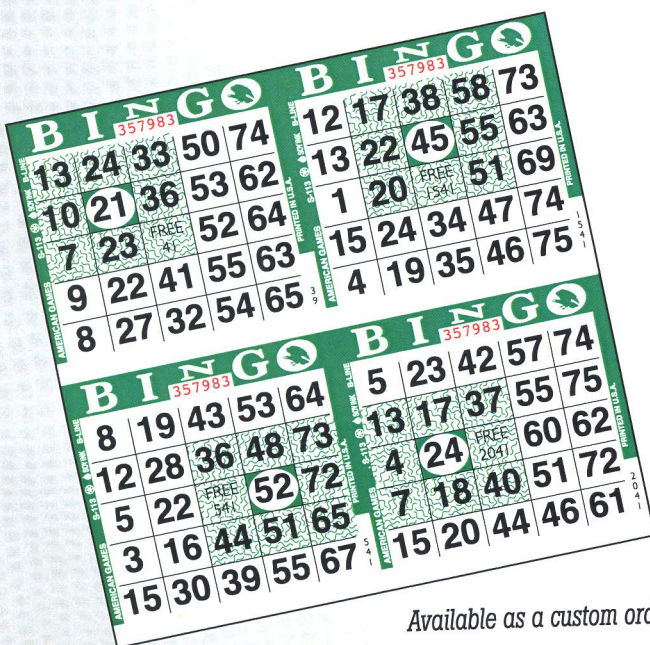

Available as a custom order product.

Floating 9™

Every "Floating 9" includes the Free Space, so players feel like they are winning even before they start. Every "Floating 9" pattern throughout the set will contain different numbers. With this randomized pattern you can play many different ways, including:

- Have players complete their custom shaded "Block of nine" to win a Bingo
- Offer a bonus prize for getting a Bingo on the center number
- Allow players to use the center block as a Free Space

This pattern can be collated into standard 4 ON booklets or played as a special early bird game. However you decide to operate your game using this paper, it is sure to draw players back again and again.