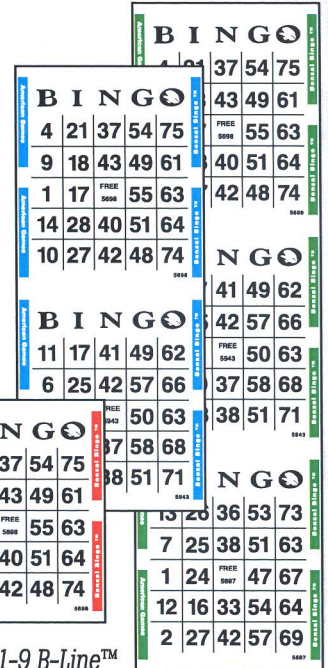

Sold by the case! Available
as a 1 ON, 2 ON, 3 ON.

Bonzai Bingo™

Bonzai Bingo™ features:

- Folded bingo cards that are perforated on the ends and sealed for optimal security
  - Each card in the series is sequentially numbered for easy tracking
- Identical serial numbering on each series of 9,000 cards
- Security printing on the back of the card to prevent candling of numbers
- Printed on high quality white stock paper for brighter colors and easier readability
  - No duplicate faces
- Sold in eight vivid colors: **blue, orange, green, yellow, pink, purple, black, and red**
  - Texas and Oklahoma Seal available

Available in 1-9 B-Line™

Bullseye Bingo™

Take aim at big profits with this popular variation on the bingo theme. Opaque cover sheet masks numbers and removes easily. Large, bold numbers are easy to read, and never smear. Players keep coming back for more because of the exciting sense of intrigue and mystery this game creates. Bullseye Bingo™ is available in five vibrant colors: **red, purple, orange, green, and blue.**