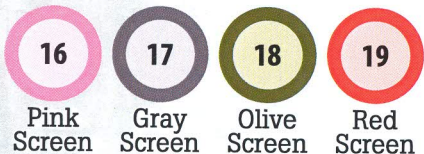

No duplicate faces means fewer multiple winners and bigger profits. Choose the standard color rotation, or pick any one or more of our 27 colors, in any order you like. Available in 24, 30, or 36 ON, by the case or collated into booklets; however you want it, we'll ship your order quickly and accurately.

Win-Line™ Bingo Booklets

Available in Blue and Pink Borders!

Win-Line™ eliminates the need for a wax sheet. Plus, eliminating wax separator sheets cuts our production costs, and we pass that savings on to you. With Win-Line™ there's less weight, and less weight means lower shipping costs.

Pick Your Colors

Order any of our 27 colors in any combination you like.

Here is our standard rotation.

Easy-Track™ Audit System

American Games' bingo paper is protected by a fool proof audit system that lets you track inventory in sheets and booklets.