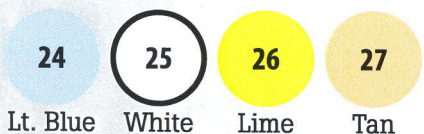

Win-Line™ Bingo Booklets

Available in Blue and Pink Borders!

Win-Line™ eliminates the need for a wax sheet. Plus, eliminating wax separator sheets cuts our production costs, and we pass that savings on to you. With Win-Line™ there's less weight, and less weight means lower shipping costs.

Pick Your Colors

Order any of our 27 colors in any combination you like.

Here is our standard rotation.

Easy-Track™ Audit System

American Games' bingo paper is protected by a fool proof audit system that lets you track inventory in sheets and booklets.

In the example shown below, the 3H-1504 indicates that this is book 1504 of the set of 3000 books in the set. (9,000 faces to the set divided by 3 faces per card yields 3,000 books.) With this information, you know 1496 books have been sold and 1504 books remain in the set.