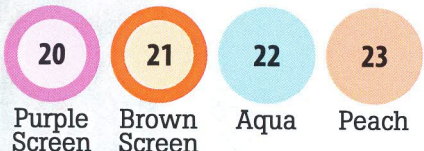

No duplicate faces means fewer multiple winners and bigger profits. Choose the standard color rotation, or pick any one or more of our 27 colors, in any order you like. Available in 24, 30, or 36 ON, by the case or collated into booklets; however you want it, we'll ship your order quickly and accurately.

Win-Line™ Bingo Booklets

Available in Blue and Pink Borders!

Win-Line™ eliminates the need for a wax sheet. Plus, eliminating wax separator sheets cuts our production costs, and we pass that savings on to you. With Win-Line™ there's less weight, and less weight means lower shipping costs.

Pick Your Colors

Order any of our 27 colors in any combination you like.

Here is our standard rotation.

Easy-Track™ Audit System

American Games' bingo paper is protected by a fool proof audit system that lets you track inventory in sheets and booklets.

In the example shown below, the 3H-1504 indicates that this is book 1504 of the set of 3000 books in the set. (9,000 faces to the set divided by 3 faces per card yields 3,000 books.) With this information, you know 1496 books have been sold and 1504 books remain in the set.