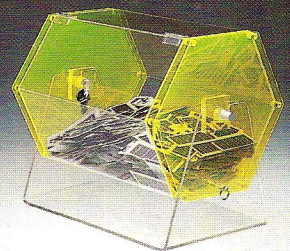

ACRYLIC

We are proud to present the largest selection of quality acrylic dispensers available. Constructed of durable acrylic, these containers are available in many sizes and styles to meet your specific requirements.

If security is a concern, these dispensers are available with locks. The high visibility of tabs in these dispensers promotes play. Where merchandising is important, these containers will do the job!

DISPENSERS