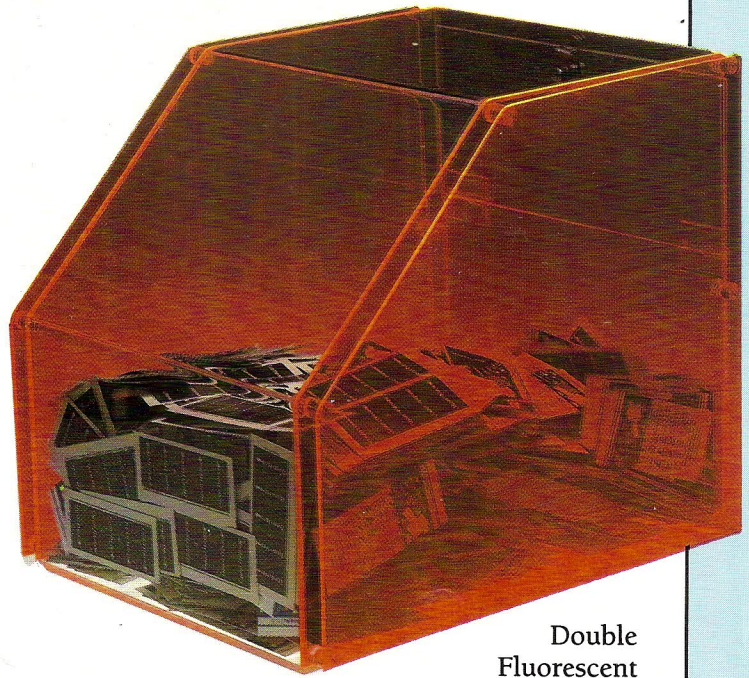

Double
Fluorescent
Slope Locking - Red

SLOPE DISPENSER

3600 PULL-TAB CAPACITY

OPTIONS:

- Plain
- Locking
- Drawer
- Drawer Locking
- Fluorescent
- Fluorescent Locking
- Fluorescent Locking Drawer
- Double Fluorescent
- Double Fluorescent Drawer
- Double Fluorescent Locking
- Double Fluorescent Drawer Locking
- Acrylic w/Drawer Locking
- Acrylic Game Flyer Slot