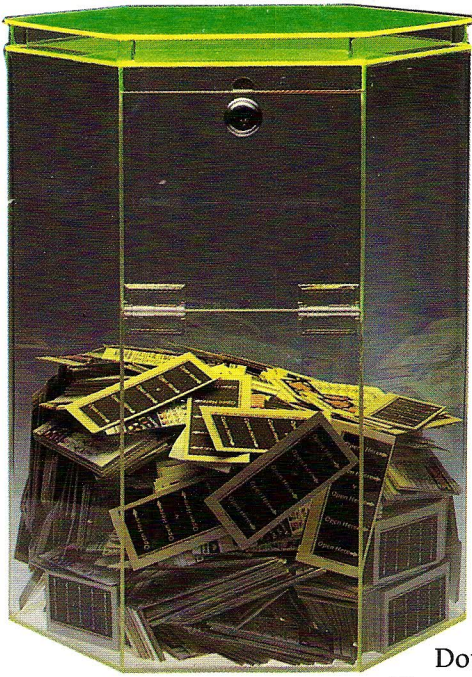

Double
Fluorescent
Hex With Lock - Green

HEX DISPENSER

4000 BREAK-OPEN CAPACITY

OPTIONS:

- Plain
- Locking
- Fluorescent
- Fluorescent Locking
- Double Fluorescent
- Double Fluorescent Locking