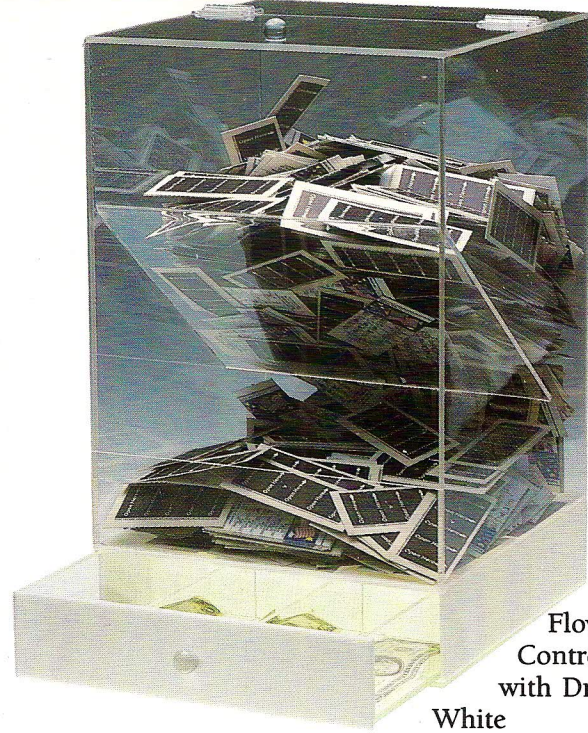

Flow-
Control
with Drawer
White

FLOW-CONTROL DISPENSER

Controls even ticket flow

12x12x16 — 4000 Pull-Tab

OPTIONS:

- Plain
- Drawer
- Drawer Locking
- Colored Trim w/Drawer
- Colored Trim w/Locking Drawer
- Acrylic Game Flyer Slot

SOLID COLORS AVAILABLE
FLUORESCENT COLORS AVAILA
CUSTOM BUILT DISPENSERS: For speci

PACKAGING: Each dispenser is individually
SERVICE: Most orders can b