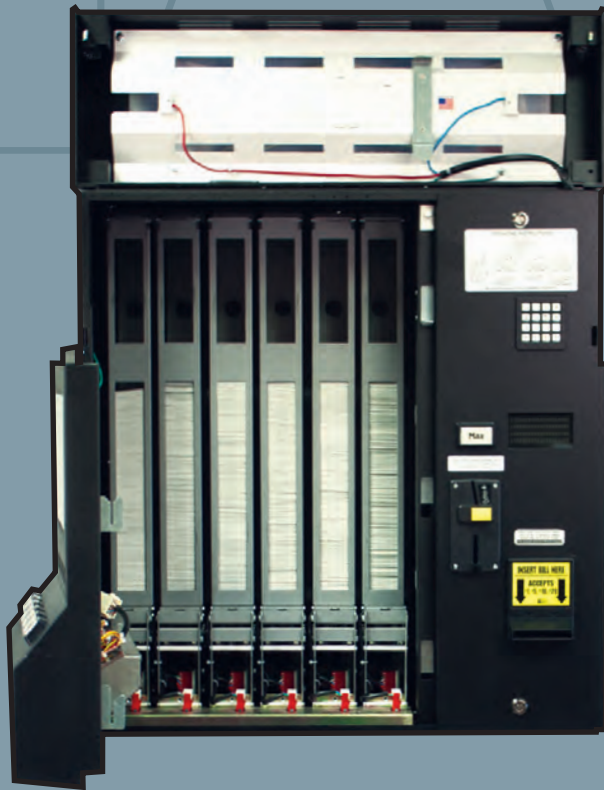

Start with a 4 Column Machine and see the success...

...expand the machine into a 6 Column Machine...

...and see even more success!

THE MECHANICS

- Bin Timing calibrates each column to vend various ticket sizes, including die-cut tickets.
- Buttons flashing in random sequence and LED price displays attract more players.
- Interchangeable ticket columns work independently to eliminate downtime.
- 4 and 6 Column Maxim™ are wall mountable.

- Audible front-door alarm.
- Ticket and cash compartments are keyed separately
- Bill validator stacks up to 600 bills

- Large display menu walks you through reports and ticket loading quickly and easily.
- Step-by-step programming makes Maxim™ functions faster and easier than ever.
- With a Maxim™, you can...
 - View the reports on the screen
 - Print the reports on an onboard printer